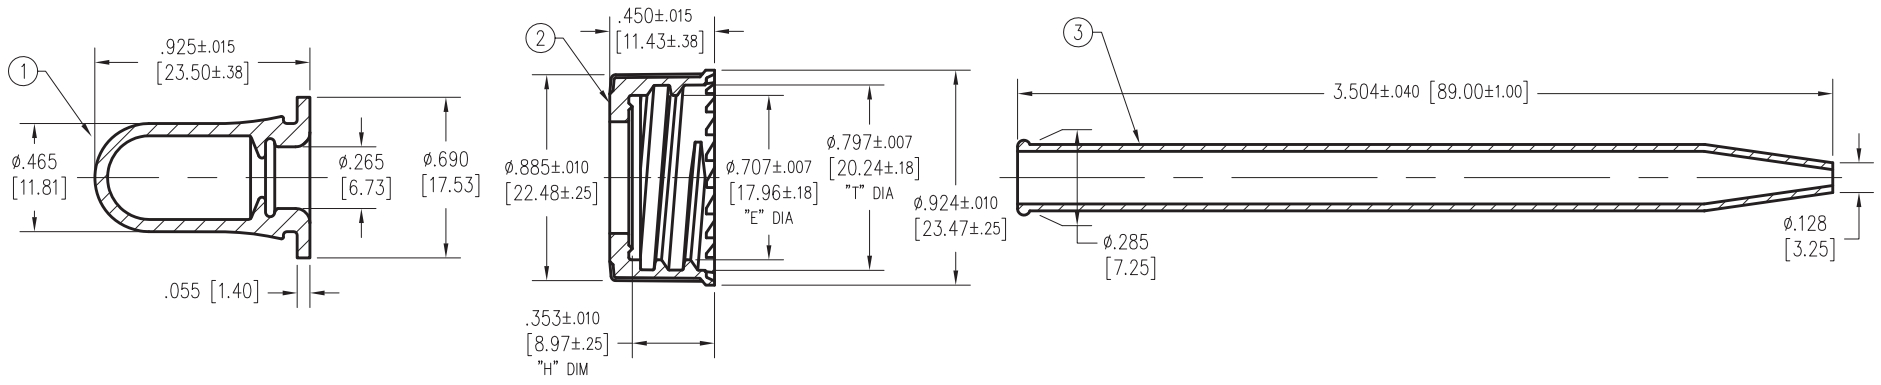

108223

20-400 Black Dropper with 89mm Glass Pipette
K.G. International - sales@kgint.com - +1 305 499-9816

ASSEMBLED SECTION ACTUAL SIZE

ASSEMBLED ACTUAL SIZE