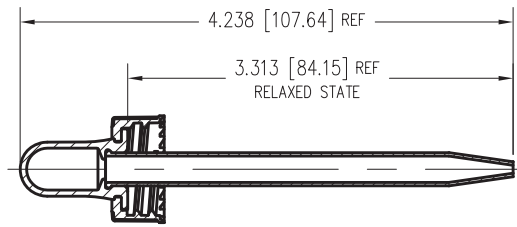

108223

20-400 Black Dropper with 89mm Glass Pipette
K.G. International - sales@kgint.com - +1 305 499-9816

ASSEMBLED SECTION ACTUAL SIZE

ASSEMBLED ACTUAL SIZE